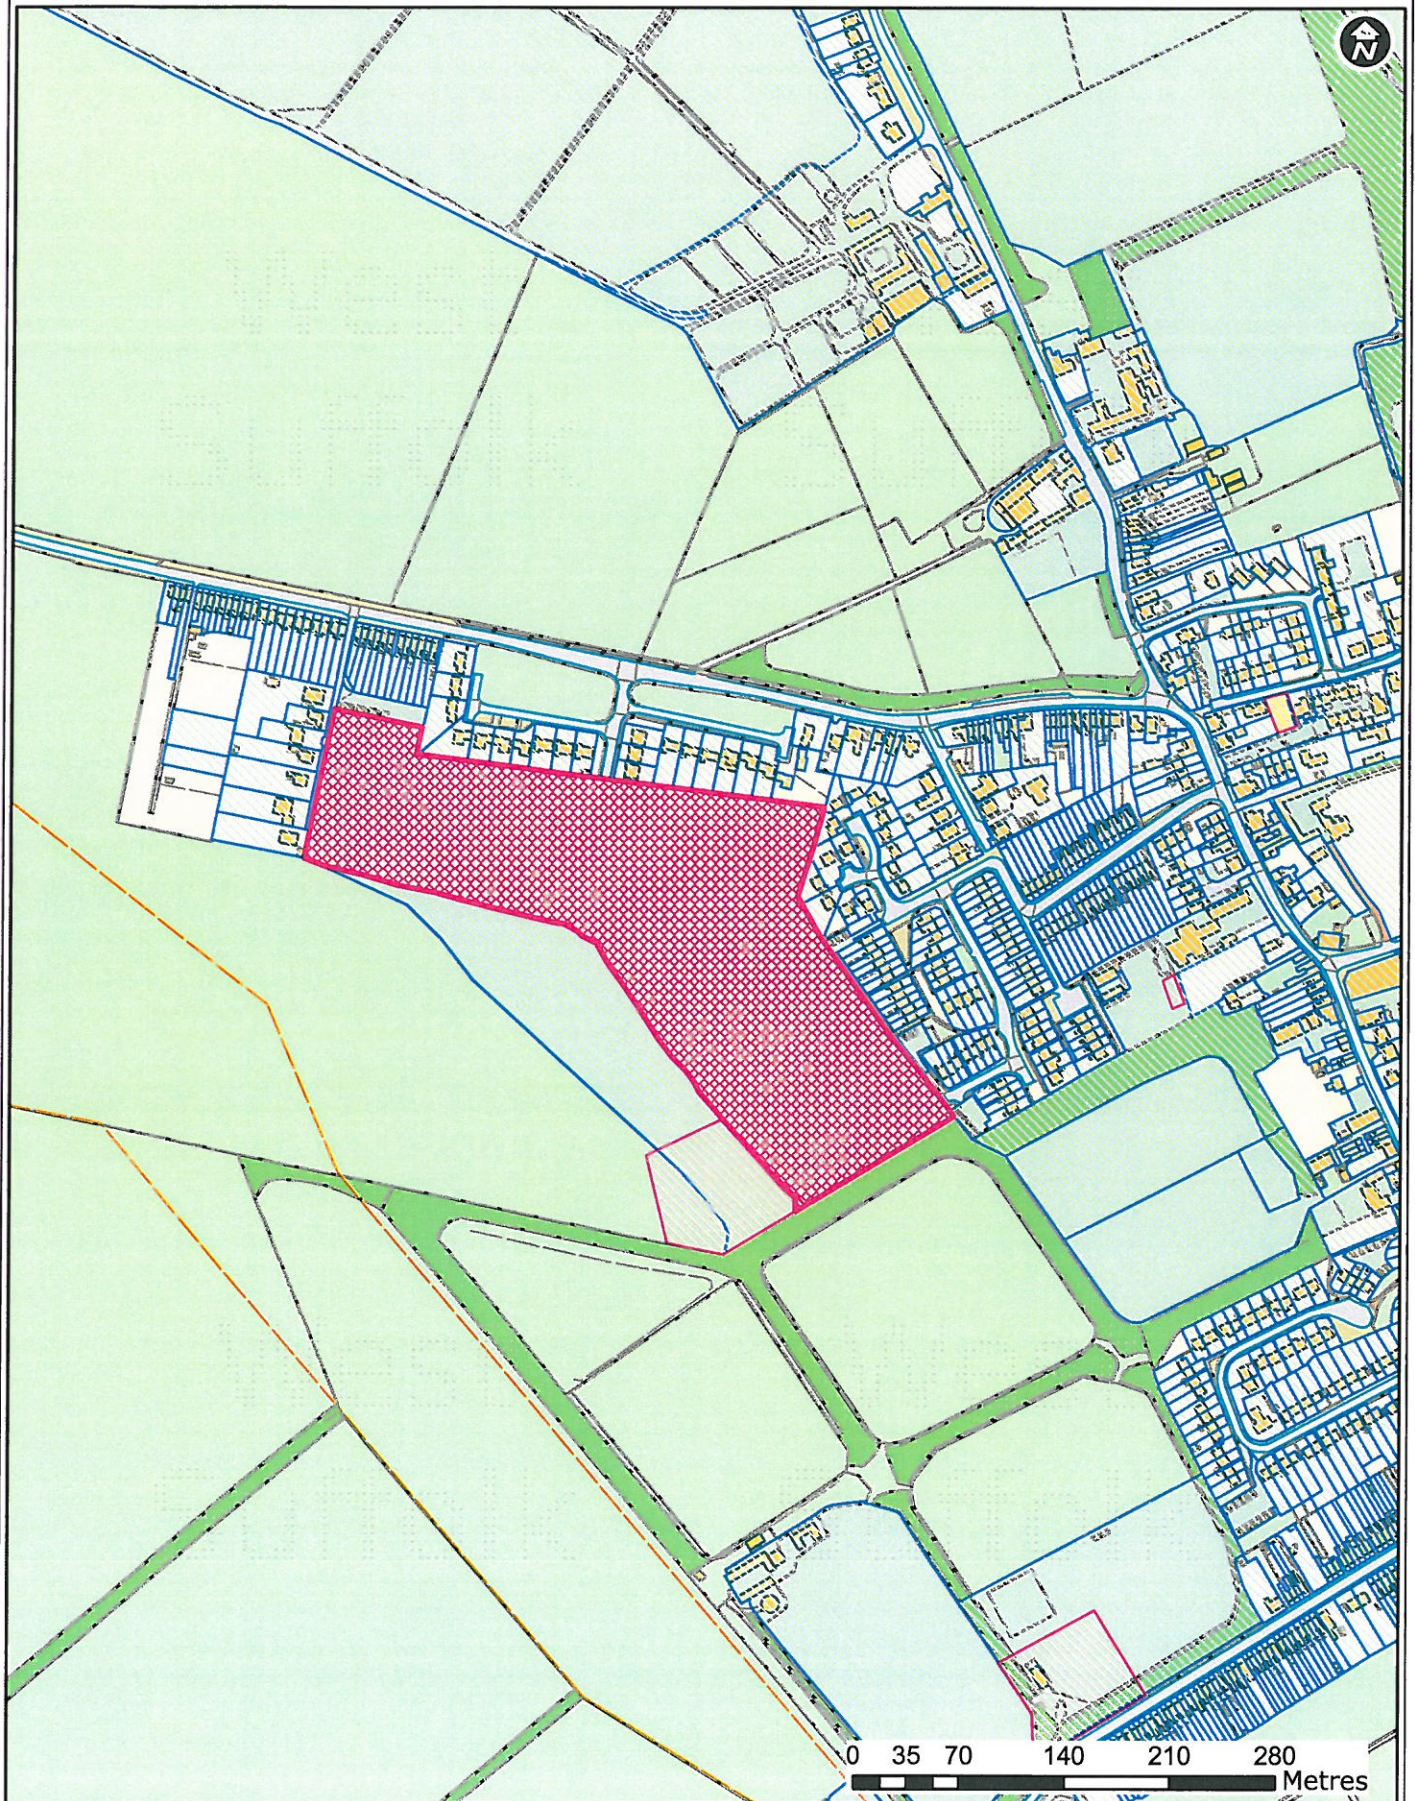

DC.14.0942.RM

Land South of Burwell Road, Exning

Forest Heath • St Edmundsbury

West Suffolk
working together

© Crown Copyright and database rights 2015 Ordnance Survey 100019675/100023282. You are not permitted to copy, sub-license, distribute or sell any of this data to third parties in any form. Use of this data is subject to terms and conditions. See www.westsuffolk.gov.uk/disclaimer.cfm.

Scale: 1:5,000
Date: 16/04/2015